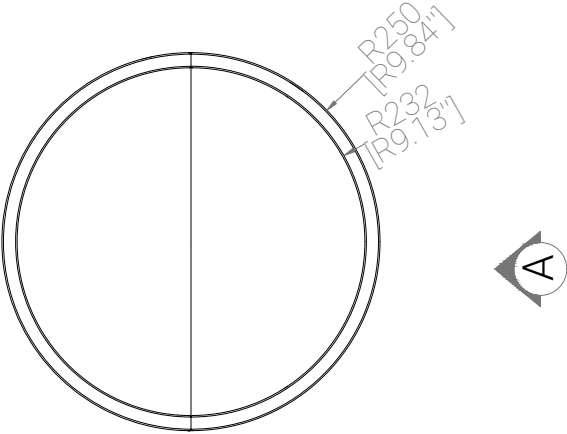

FRUTTAVOLO #01 VASE

Plan