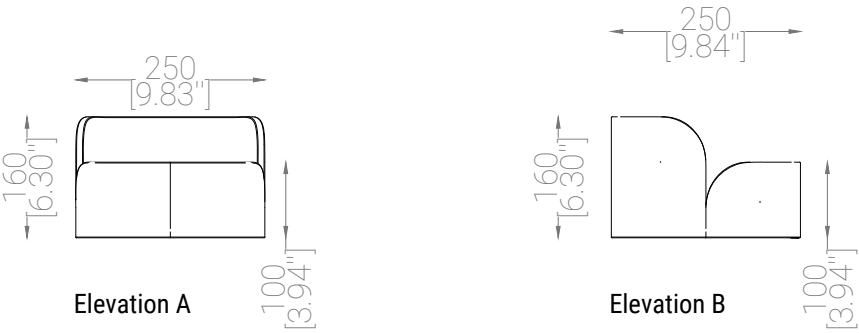

FRUTTAVOLO #01 VASE

Plan