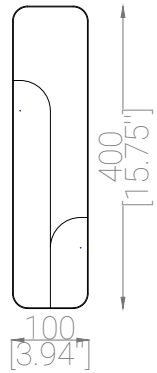

FRUTTAVOLO #01 VASE

Plan

All dimensions are in millimeters (mm) unless otherwise noted
This drawing to be read in conjunction with the written specifications

FRUTTAVOLO #01 BOARDS

Plan

Plan

Plan