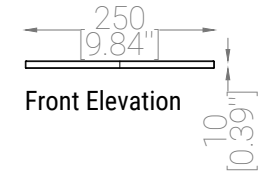

FRUTTAVOLO #01 VASE

Plan

All dimensions are in millimeters (mm) unless otherwise noted
This drawing to be read in conjunction with the written specifications

FRUTTAVOLO #01 BOARDS

Plan

Plan

Plan