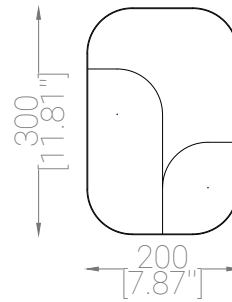

FRUTTAVOLO #01 VASE

Plan

All dimensions are in millimeters (mm) unless otherwise noted
This drawing to be read in conjunction with the written specifications

FRUTTAVOLO #01 BOARDS

Plan

Plan

Plan